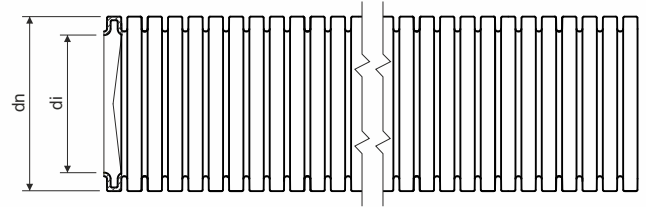

SUPER MONOFLEX

product description:

the pipes are intended for installation to the distribution of low voltage
for surface installation into or under parget
suitable for mounting into hollow walls, plaster walls and ceilings
possibility to install in places with risk of flammable gases and vapor – danger zone 2
possibility to install in places with explosive risk of dust – danger zone 22

material: PVC

color: dark grey RAL 7012

self-snuffing: yes, within 30 s

temperature resistance: -5 - +60 °C

fire class for underlying material: A1-F

UV stable: no

mechanical resistance: 750 N / 5 cm

classification according to EN 61386-1 ed. 2: 33212

meets the requirements: EN 61386-1 ed.2:09, EN 61386-22:04

storage: ČSN 64 0090

length tolerance: $\pm 1 \%$

recommendations: manufacturer recommends the assembling of plastic pipes at the temperature over 0 °C

| item number | dn outer Ø (mm) | di min. inner Ø (mm) | min. bending radius (mm) | package (m) | weight (kg/package) | pallet package (m) | comment |
|------------------|-----------------------|----------------------------|--------------------------------|----------------|------------------------|-----------------------|-----------|
| 1216E_L50 | 16 | 10,7 | 60 | 50 | 3,3 | 5 400 | |
| 1216_L50D | 16 | 10,7 | 60 | 50 | 3,5 | 5 400 | with wire |
| 1220_L50 | 20 | 14,1 | 80 | 50 | 3,6 | 4 500 | |
| 1220_L50D | 20 | 14,1 | 80 | 50 | 3,8 | 4 500 | with wire |
| 1225_L50 | 25 | 18,3 | 100 | 50 | 5,5 | 3 000 | |
| 1225_L50D | 25 | 18,3 | 100 | 50 | 5,7 | 3 000 | with wire |
| 1232_L25 | 32 | 24,3 | 120 | 25 | 4,3 | 1 500 | |
| 1232_L25D | 32 | 24,3 | 120 | 25 | 4,4 | 1 500 | with wire |
| 1240_L25 | 40 | 31,2 | 170 | 25 | 4,9 | 1 000 | |
| 1240_L25D | 40 | 31,2 | 170 | 25 | 5,0 | 1 000 | with wire |
| 1250_L25 | 50 | 39,6 | 220 | 25 | 6,6 | 800 | |